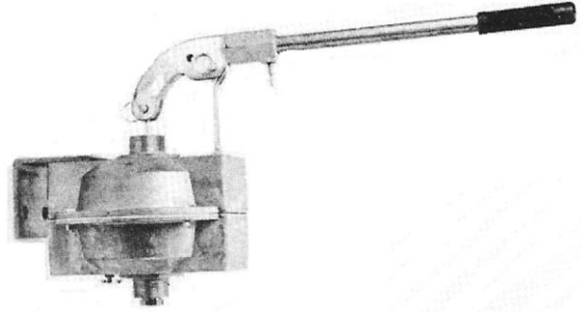

PROTEK PRIMERS

CAST ALUMINUM DIAPHRAGM PRIMER PUMPS – COMPLETE

Protek # 5 FOR 2" THRU 4" PUMPS.

PART #	INLET SIZE	WEIGHT	PRICE
UPP DP5	½"	8 lbs.	\$ 116.39

Protek # 7 FOR 4" THRU 6" PUMPS.

PART #	INLET SIZE	WEIGHT	PRICE
UPP DP7	½"	11 lbs.	\$ 230.34

Protek # 9 FOR 6" & LARGER PUMPS.

PART #	INLET SIZE	WEIGHT	PRICE
UPP DP9	¾"	20 lbs.	\$ 328.66

Protek 1000 Manifold Primer

PART #	PRICE
UPP MP1000	\$ 243.38

Protek # 35 Power Primer

PART #	PRICE
UPP PP35AC	\$ 2114.75
UPP PP35DC	\$ 2199.26

Protek 700 Hand Pumper

PART #	INLET SIZE	PRICE
UPPHP700	1-½"	\$452.96
UPPHP900	2"	\$512.29