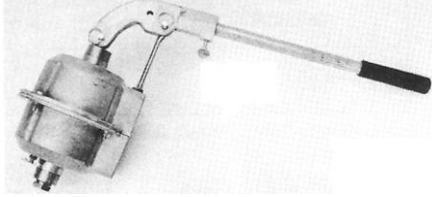

PROTEK PRIMERS

CAST ALUMINUM DIAPHRAGM PRIMER PUMPS – COMPLETE

Protek # 5 FOR 2" THRU 4" PUMPS.

PART #	INLET SIZE	WEIGHT	PRICE
UPP DP5	½"	8 lbs.	\$ 116.39

Protek # 7 FOR 4" THRU 6" PUMPS.

PART #	INLET SIZE	WEIGHT	PRICE
UPP DP7	½"	11 lbs.	\$ 230.34

Protek # 9 FOR 6" & LARGER PUMPS.

PART #	INLET SIZE	WEIGHT	PRICE
UPP DP9	¾"	20 lbs.	\$ 328.66

Protek 1000 Manifold Primer

PART #	PRICE
UPP MP1000	\$ 243.38

Protek # 35 Power Primer

PART #	PRICE
UPP PP35AC	\$ 2114.75
UPP PP35DC	\$ 2199.26

Protek 700 Hand Pumper

PART #	INLET SIZE	PRICE
UPPHP700	1-½"	\$452.96
UPPHP900	2"	\$512.29