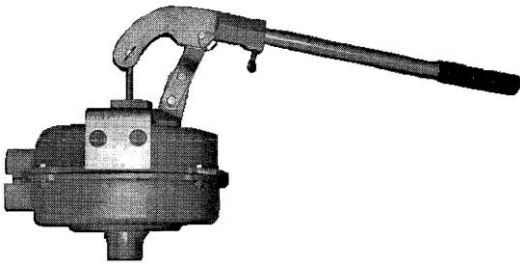

PROTEK PRIMERS

CAST ALUMINUM DIAPHRAGM PRIMER PUMPS – COMPLETE

Protek # 5 FOR 2" THRU 4" PUMPS.

PART #	INLET SIZE	WEIGHT	PRICE
UPP DP5	½"	8 lbs.	\$ 116.39

Protek # 7 FOR 4" THRU 6" PUMPS.

PART #	INLET SIZE	WEIGHT	PRICE
UPP DP7	½"	11 lbs.	\$ 230.34

Protek # 9 FOR 6" & LARGER PUMPS.

PART #	INLET SIZE	WEIGHT	PRICE
UPP DP9	¾"	20 lbs.	\$ 328.66

Protek 1000 Manifold Primer

PART #	PRICE
UPP MP1000	\$ 243.38

Protek # 35 Power Primer

PART #	PRICE
UPP PP35AC	\$ 2114.75
UPP PP35DC	\$ 2199.26

Protek 700 Hand Pumper

PART #	INLET SIZE	PRICE
UPPHP700	1-½"	\$452.96
UPPHP900	2"	\$512.29