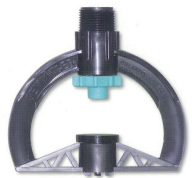

SPRINKLERS

PART #	SENNINGER SPRINKLERS	PRICE
SPS SUPER SP	3/4 SUPER SPRAY FULL CIRCLE, 10-40 PSI, .54 – 6.54 GPM	\$ 5.34
SPS I-MINI W	1/2 MPT INVERTED MINI WOBBLER, 20-35 PSI, .75 – 2.61GPM	4.18
SPS MINI WOB	1/2 MPT MINI WOBBLER, 15 – 40PSI, .42 – 4.08 GPM	4.18
SPS T-SPRAY	1/2 MPT BASE, EASY REMOVABLE T-SYSTEM, .98– 2.85 GPM	2.16
SPS WOBBLER	3/4 MPT WOBBLER STANDARD ANGLE, 10-35PSI, .78-13.5GPM	7.56
SPS I-WOB SA	3/4 MPT I-WOB SPRINKLER, INVERTED	19.36
SPS IWWGT3	1 LB I-WOB WEIGHT	4.06
SPS DRAIN ST	DRAIN STOP VALVE, 1/2" M X 1/2" FEMALE THREAD,	4.77

SUPER SPRAY

INVERTED WOB.

MINI-WOBBLER

T-SPRAY

STANDARD ANGLE

I-WOB & WEIGHT

DRAIN STOP VALVE

PART #	YELLOW ROTOR SPRINKLER	PRICE
SPG YLW ROTOR	1/2 FPT 4 GPM @ 40 PSI, THROWS A 20' RADIUS	\$ 3.64

PART #	POP UP SPRINKLERS	PRICE
SPB MINI PRO	1/2" FPT 17'-30' RADIUS, 4" POP-UP, GEAR DRIVE	16.49
SPB PROPLUS	3/4" PART CIRCLE 5" POP-UP GEAR DRIVE, W/ NOZZLE SET,	20.17
SPB PROSPORT 1"	1" FULL & PART CIRCLE GEAR DRIVE, 6 - 28 GPM, 43'- 65' RADIUS	47.36
SPB SP12A	12" POP UP SPRAY, PLASTIC, NOZZLE NOT INCLUDED	11.28
SPB RPS-4	4" POP UP SPRAY, BLACK, 1/2" FPT INLET	2.50