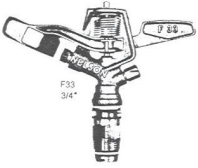

**IMPACT SPRINKLERS**

PART #	NELSON SPRINKLERS (without Nozzles)	PRICE
SPN F33	F33 3/4 BRASS IMPACT SPINKLER	\$ 64.82
SPN P65M	PART CIRCLE BRASS IMPACT SPRINK.,W/ ARM & DIFFUSER PIN	229.68
SPN P85	P85A BRASS IMPACT SPINKLER, 1.25 MPT, 18 DEG.	482.00
SPN F100	F100 GUN, 24 DEGREE, 2 FPT	635.00
SPN SR75	SR75 BIG GUN 24 DEGREE, 1-1/2	911.00
SPN SR100	SR100 BIG GUN, 24 DEGREE,2 FPT	1161.00
SPN SR150	SR150 BIG GUN, 24 DEG., FLANGED	1756.00
SPN SR200	SR200 BIG GUN, 24DEG. FLANGED	3429.00

PART #	KOMET SPRINKLERS	PRICE
SPK 1A40330030	TWIN MAX 24 DEG. 2" NPT	\$ 810.00

PART #	RAINBIRD SPRINKLERS (without Nozzles)	PRICE
SPR 14 VH	1/2 MPT WEDGE DRIVE BRASS, 23 DEGREE	\$ 10.99
SPR 2045-PJ	1/2 BL PLASTIC PART CIRCLE, W/ BREAK-UP PIN, QUICK FIT NOZ.	13.90
SPR 30H	3/4 MPT BRASS IMPACT, 27 DEGREE	25.18
SPR 14070H	3/4 MPT BRASS IMPACT, 27 DEGREE	49.04
SPR 35A-TNT	3/4 BRASS PART CIRCLE IMPACT, MALE BEARING, 27 DEGREE	65.90
SPR 65PJ-ADJ	1" FPT PART CIRCLE BRASS IMPACT, W/ BREAK-UP PIN, 27 DEG.	132.19

PART #	NELSON ROTATOR	PRICE
SPN R33	R33 3/4" MPT (comparable to 30H)	\$ 18.30

PART #	SENNINGER PLASTIC SPRINK.	PRICE
SPS 3012-1PM	3/4" MALE, 12 DEG. SINGLE NOZ.	\$ 15.44
SPS 4123 PC	3/4" FPT, PART CIRCLE	23.64