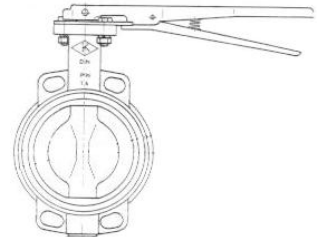

VPB T1-005G	1/2"	3.32
VPB T1-007G	3/4"	3.85
VPB T1-010G	1"	5.57
VPB T1-012G	1-1/4"	6.76
VPB T1-015G	1-1/2"	11.99
VPB T1-020G	2"	15.41
VPB T1-030G	3"	40.11

BRASS BOILER VALVES W/ MALE HOSE THREAD

VBGHNKD50	1/2"	\$ 4.80
VBGHNKD75	3/4"	4.78

HOSE THR. ZINK Y CONNECTOR W/ DOUBLE VALVES

VPD 433	3/4"	3.25
---------	------	------

ADAPTER VALVE, ORANGE HANDLE

VPD 422P	3/4" MPT X FPT	\$ 1.60
----------	----------------	---------

CAST IRON BUTTERFLY VALVES LEVER OPERATED, WAFFER STYLE, BUNA SEAT

VBU B 0300 L	3"	\$ 85.24
VBU B 0400 L	4"	71.26
VBU B 0600 L	6"	119.30
VBU B 0800 L	8"	262.07

HOSE BALL VALVES

VPD 3/4-B	3/4" FHS X MHT	\$ 2.71
VPD 3/4-B-NS	3/4" FHT W/ GUARD	2.42
VPD 3/4-BU	3/4 SLIP/ 1" SPIG	4.29
VPD 422H	3/4" FHT X MHT	1.60

BARBED BALL VALVE W/ EXTRA LARGE HANDLE

VPD QAVB 600	14MM DRIP TUBE BARB	\$ 1.72
VPD QAVB 700	1/2" DRIP TUBE BARB	1.29
VPD QAVB 800	3/4" DRIP TUBE BARB	3.04

TAPELOC VALVE FOR 16MM

VPD 16 BARB	16MM X 16MM	\$ 1.29
-------------	-------------	---------