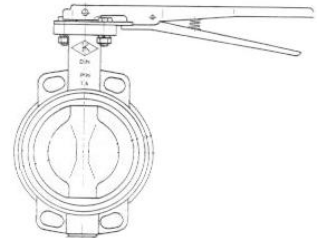

**THREADED PVC BALL VALVE**

VPB T1-005G	1/2"	7.04
VPB T1-007G	3/4"	8.19
VPB T1-010G	1"	11.84
VPB T1-012G	1-1/4"	14.38
VPB T1-015G	1-1/2"	25.49
VPB T1-020G	2"	32.77
VPB T1-030G	3"	50.13

**BRASS BOILER VALVES W/ MALE HOSE THREAD**

VBGHNKD50	1/2"	\$ 5.23
VBGHNKD75	3/4"	5.40

**HOSE THR. Y CONNECTOR W/ DOUBLE VALVES**

VPD 431	3/4"	3.00
---------	------	------

**ADAPTER VALVE, ORANGE HANDLE**

VPD 422P	3/4" MPT X FPT	\$ 1.78
----------	----------------	---------

**CAST IRON BUTTERFLY VALVES LEVER OPERATED, WAFFER STYLE, BUNA SEAT**

VBU B 0300 L	3"	\$ 88.61
VBU B 0400 L	4"	89.84
VBU B 0600 L	6"	125.26
VBU B 0800 L	8"	272.42

**HOSE BALL VALVES**

VPD 3/4-B	3/4" FHS X MHT	\$ 3.32
VPD 3/4-B-NS	3/4" FHT W/ GUARD	3.10
VPD 3/4-BU	3/4 SLIP/ 1" SPIG	5.17
VPD 422H	3/4" FHT X MHT	1.78

**BARBED BALL VALVE W/ EXTRA LARGE HANDLE**

VPD QAVB 600	14MM DRIP TUBE BARB	\$ 1.82
VPD QAVB 700	1/2" DRIP TUBE BARB	1.82
VPD QAVB 800	3/4" DRIP TUBE BARB	2.24

**FOR MICRO TUBE**

VPD ADJUSTA-	1/4" BARBED ADJ.	\$ 0.74
--------------	------------------	---------